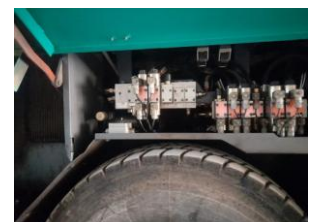

**PABLO PRIMO
MACHINERIES**

Copyright © 2023 - Pablo Primo Machineries

PLDA 320 - VOGELE 1803-2

For price: call or send email

Vögele 1803-2, very good working condition.
Shipping can be arrange.

Product Details	
Category:	Asphalt Pavers
Make:	Vögele
Model:	1803-2
Year:	2006