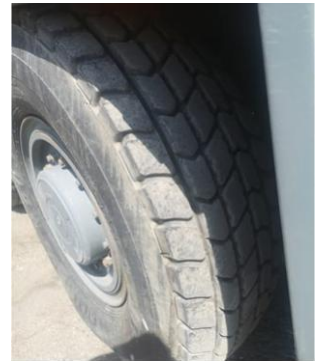

## **GROVE GMK4080**

**For price: call or send email**

Grove GMK4080, fully optional.  
Shipping can be arrange.

<b>Product Details</b>	
<b>Category:</b>	<b>Cranes</b>
<b>Make:</b>	<b>Grove</b>
<b>Model:</b>	<b>GMK4080</b>
<b>Year:</b>	-