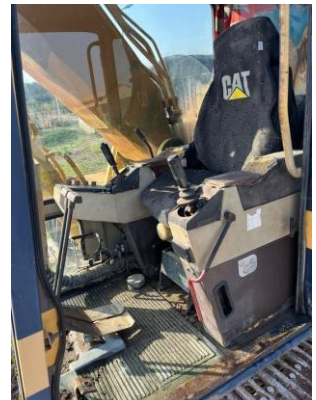

**PABLO PRIMO
MACHINERIES**

KOMATSU PC240NL

15.000,00€

Komatsu PC240NL, good working condition.
Shipping can be arrange.

Product Details	
Category:	Excavator
Make:	Komatsu
Model:	PC240NL
Year:	1991

If you can't find what you are looking for, please ask for more information.